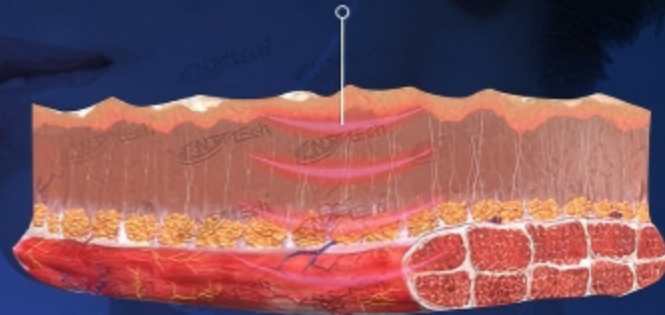

Hi-face mini
Smooth out wrinkle

Zero Invasion

No Needles

Downtime

No Risk

Dual Tech

Microcurrent

RF

Reduced wrinkles

Formation of new elastin
and collagen fibers

Increased muscle tone

Multi-Zone Precision

Forehead

Eye

Cheek

Jawline

Neck

Full Face

Before and After

Key benefits

Non-invasive

At-home solution

Compact