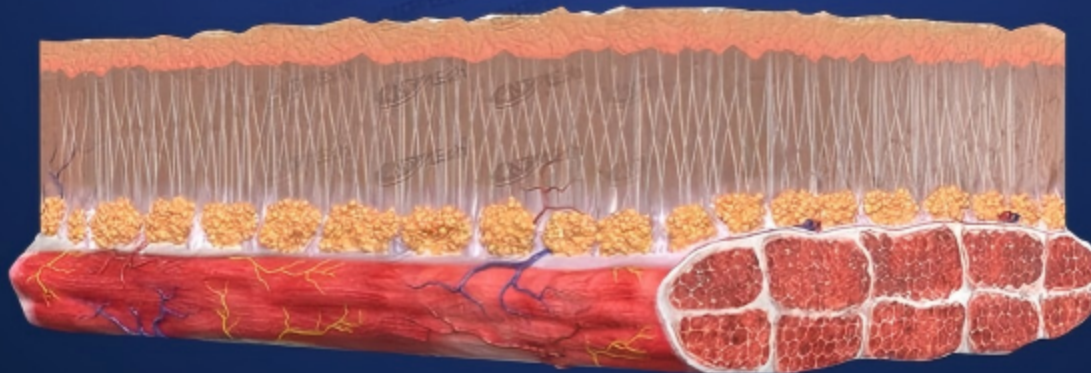

Hi-face mini
Smooth out wrinkle

Zero Invasion

No Needles

Downtime

No Risk

Dual Tech

Microcurrent

RF

Reduced wrinkles

Formation of new elastin
and collagen fibers

Increased muscle tone

Multi-Zone Precision

Forehead

Eye

Cheek

Jawline

Neck

Full Face

Before and After

Key benefits

Non-invasive

At-home solution

Compact