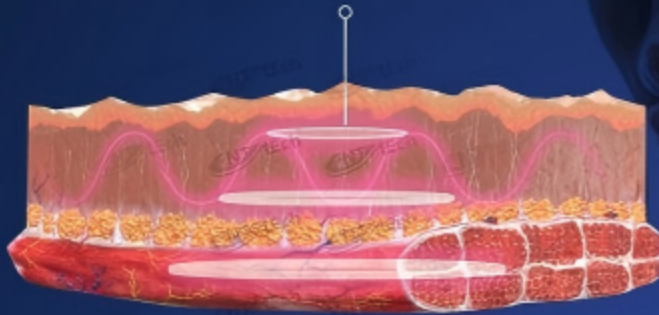

Hi-face mini
Smooth out wrinkle

Zero Invasion

No Needles

Downtime

No Risk

Dual Tech

Microcurrent

RF

Reduced wrinkles

Formation of new elastin
and collagen fibers

Increased muscle tone

Multi-Zone Precision

Forehead

Eye

Cheek

Jawline

Neck

Full Face

Before and After

Key benefits

Non-invasive

At-home solution

Compact